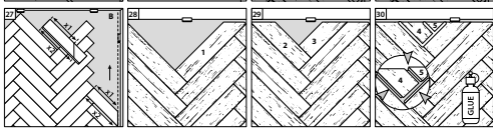

Installation Instructions Laminate flooring – Herringbone

Megaloc Twin installation system in plank format
without integrated impact sound insulation

Rev. 1.5 / 10.23

- QR code to the
- Installation instructions in text form
 - Cleaning and maintenance instructions
 - Technical data sheets
 - Product certificates