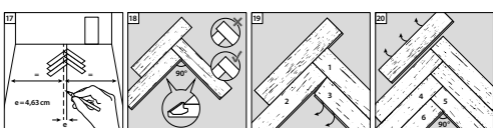

Installation Instructions Laminate flooring – Herringbone

Megaloc Twin installation system in plank format
without integrated impact sound insulation

Rev. 1.5 / 10.23

- QR code to the
- Installation instructions in text form
 - Cleaning and maintenance instructions
 - Technical data sheets
 - Product certificates