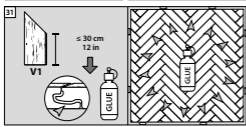

Installation Instructions Laminate flooring – Herringbone

Megaloc Twin installation system in plank format
without integrated impact sound insulation

Rev. 1.5 / 10.23

- QR code to the
- Installation instructions in text form
 - Cleaning and maintenance instructions
 - Technical data sheets
 - Product certificates