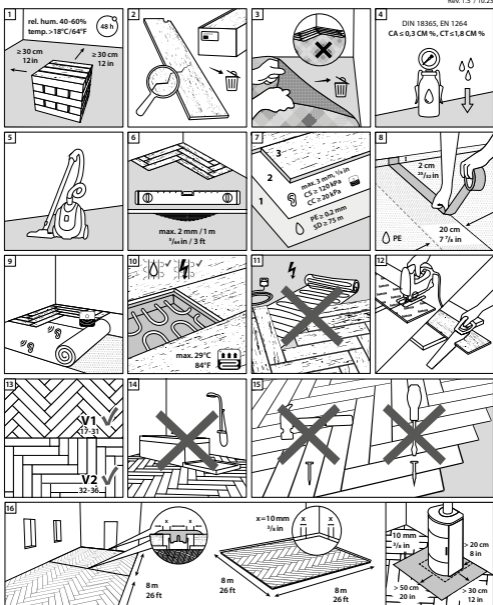

Installation Instructions Laminate flooring – Herringbone

Megaloc Twin installation system in plank format
without integrated impact sound insulation

Rev. 1.5 / 10.23

- QR code to the
- Installation instructions in text form
 - Cleaning and maintenance instructions
 - Technical data sheets
 - Product certificates