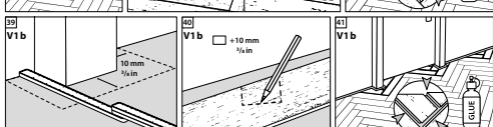

Installation Instructions Laminate flooring – Herringbone

Megaloc Twin installation system in plank format
without integrated impact sound insulation

Rev. 1.5 / 10.23

- QR code to the
- Installation instructions in text form
 - Cleaning and maintenance instructions
 - Technical data sheets
 - Product certificates