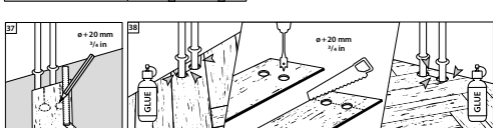

Installation Instructions Laminate flooring – Herringbone

Megaloc Twin installation system in plank format
without integrated impact sound insulation

Rev. 1.5 / 10.23

- QR code to the
- Installation instructions in text form
 - Cleaning and maintenance instructions
 - Technical data sheets
 - Product certificates